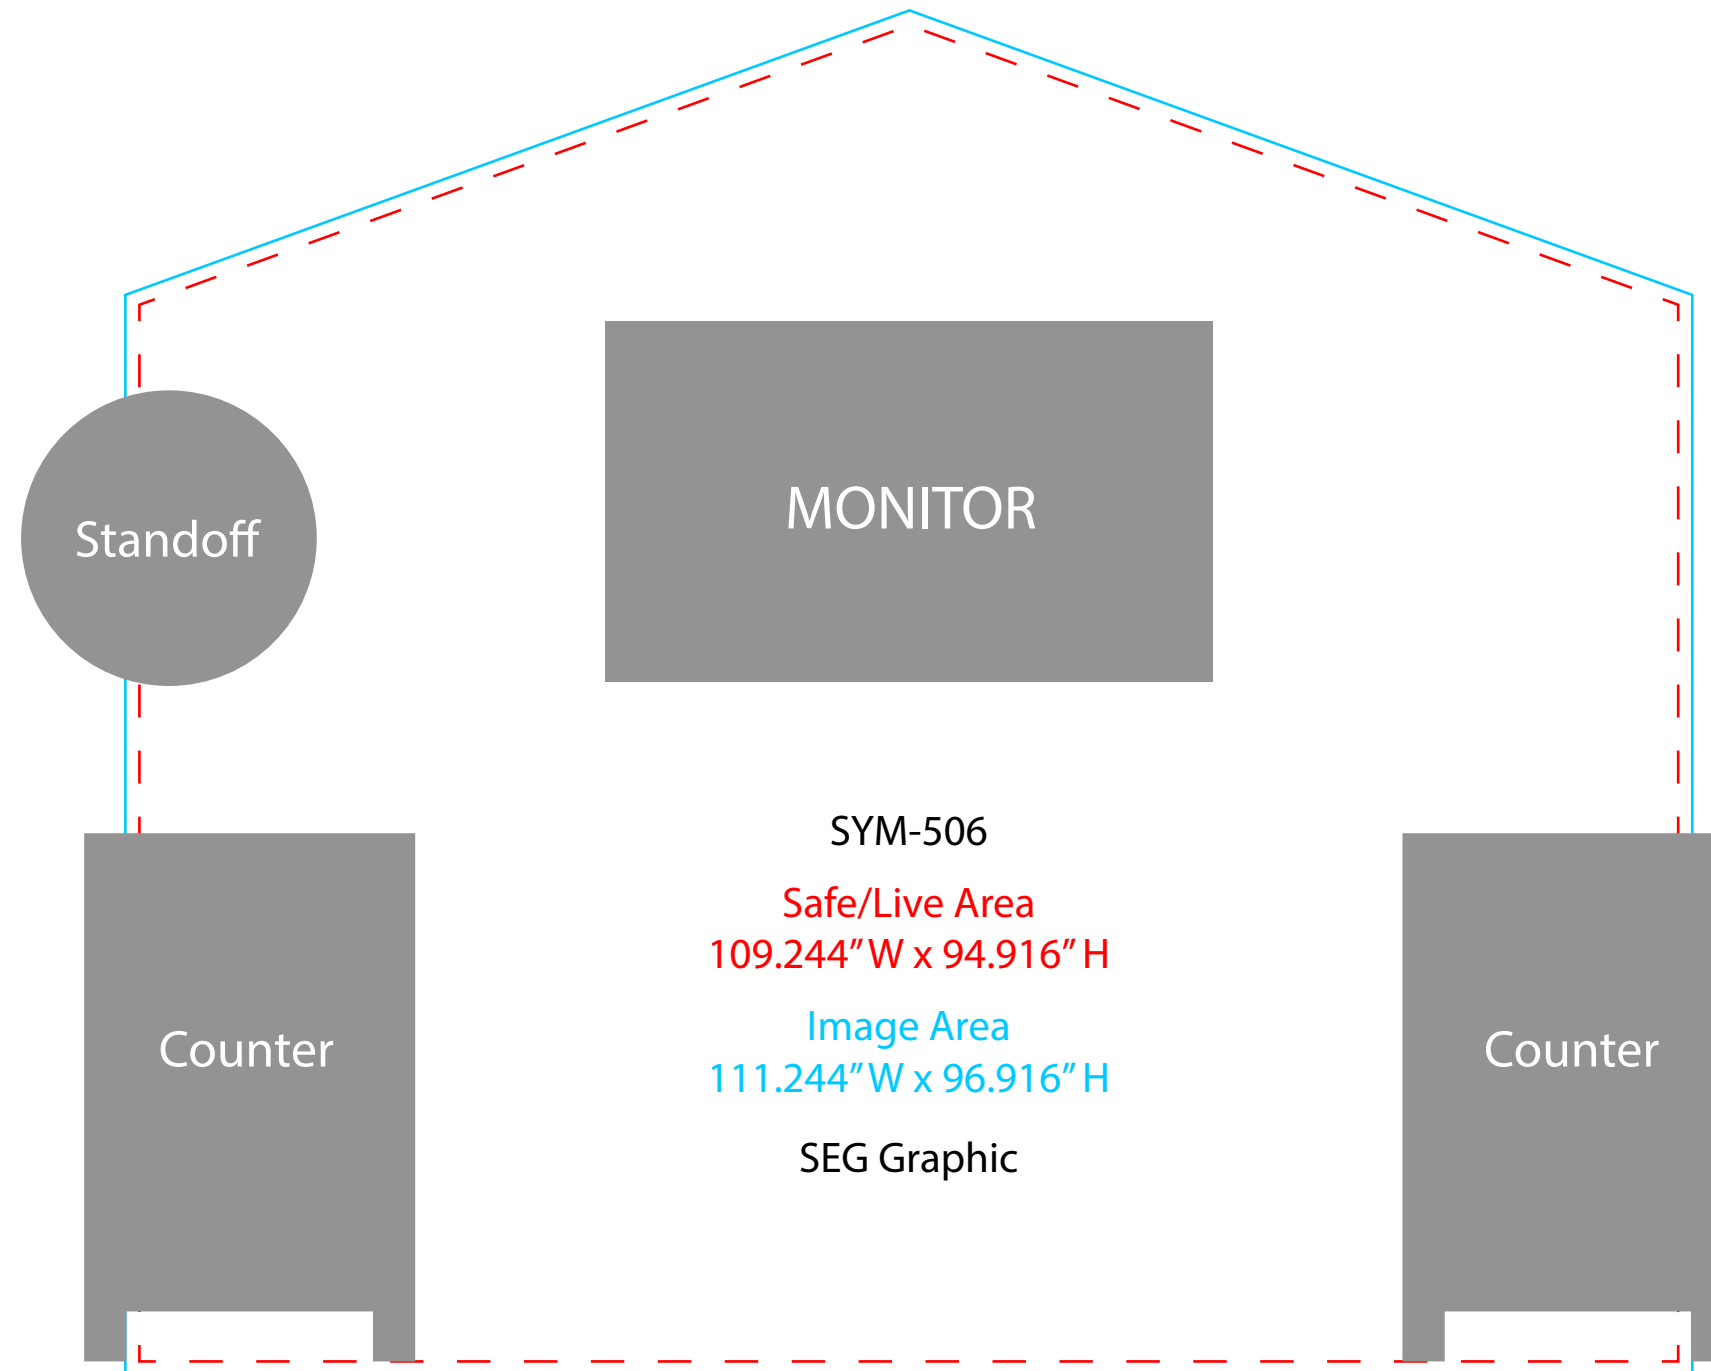

Graphic Template  
10 x 10 Inline Exhibit  
Two Backwalls with Flat Arched Panel

NOTE: All Raster Art (jpg, tiff,psd, png, etc.) must be at least 100 dpi at print size.  
Standard kits are often customized. Please check with Customer Service to ensure that this template matches your specific job.

Graphic Template  
10 x 10 Inline Exhibit  
Counter X2

NOTE: All Raster Art (jpg, tiff,psd, png, etc.) must be at least 100 dpi at print size.  
Standard kits are often customized. Please check with Customer Service to ensure that this template matches your specific job.

Graphic Template  
10 x 10 Inline Exhibit  
Standoff

SYM-112

Image/Live Area  
23" W x 23" H max

Direct Print Graphic

NOTE: All Raster Art (jpg, tiff,psd, png, etc.) must be at least 100 dpi at print size.